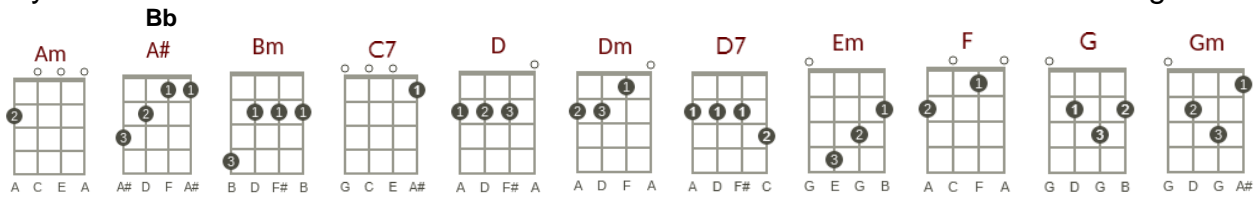

Love Grows (Where My Rosemary Goes)

(Barry Mason – Tony Macauley)

Key: F

Time: 4/4

Artists: Edison Lighthouse

Intro: (Riff) **f f a c c d f** x 2

[F] Da da-da daa da da da **[F]** Da da-da daa da da da

[F] She ain't got no money. Her clothes are kinda funny

Her **[Bb]** hair is kinda wild and **[Bb]** free

Oh but **[F]** love **[Am]** grows where my **[Dm]** Rosemary **[F]** goes

And **[Bb]** nobody **[Gm]** knows like **[C]** me

[F] She talks kinda lazy, (Hey Hey) people say she's crazy (Hey Hey)

[Bb] And her life's a **[Bb]** mystery

Oh but **[F]** love **[Am]** grows where my **[Dm]** Rosemary **[F]** goes

And **[Bb]** nobody **[Gm]** knows / **[C7]** // li-i-ike **[F]** me

There's **[Bb]** something about her **[C7]** hand holding **[F]** mine,

[G] Love [Bm] grows where my [Em] Rosemary [G] goes
It keeps growing every place she's been
And [C] nobody [Am!] knows [D7!] like [G] me

[G] Love [Bm] grows where my [Em] Rosemary [G] goes
If you've met her you'll never forget her
And [C] nobody [Am!] knows [D7!] like [G] me